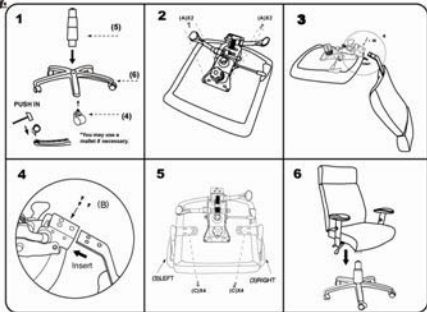

**Please unscrew all hardware from cushion before assembly.**  
**Por favor de destornillar todos los tornillos del cojin antes de assamblar la silla.**

**MODEL : B700 B706**

(1)x1	(2)x1	(3)x1 (L)x1 (R)
		
Back	Seat	Left / Right Arm
(4)x5	(5)x1	(6)x1
		
Caster	Gas Lift W/ Cover	Nylon Base
(7)x1	<p>(A)x4  M6*22 MECHANISM SCREW</p> <p>(B)x3  M8*22 L-bar Screw</p> <p>(C)x8  M6*30 ARM SCREW</p>	
	Mechanism	

**Insert and loosely tighten all screws.**  
**When assembly is completed, fully tighten all screws before using.**  
**This chair is only intended for sitting. Any other use will void the warranty.**