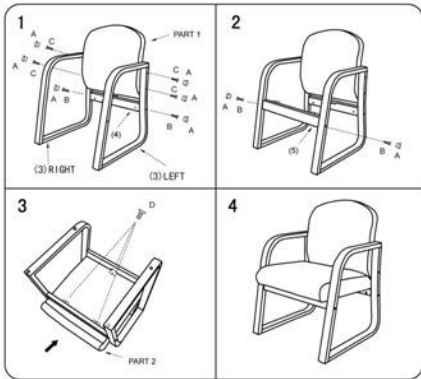

Please unscrew all hardware from cushion before assembly.
Por favor de destornillar todos los tornillos del cojín antes de ensamblar la silla.

MODEL : 9560 9570

(1)x1  Back	(2)x1  Seat	(3)x1 (L)x1 (R)  Right & Left Frame
(4)x1  Back Bar	(5)x1  Front Bar	
(A)x8  WOOD CAP	(B)x4  M6+80 SCREW FOR FRAME	(C)x4  M6+65 SCREW FOR BACK CUSHION
(D)x3  M6+20 SCREW FOR SEAT CUSHION		