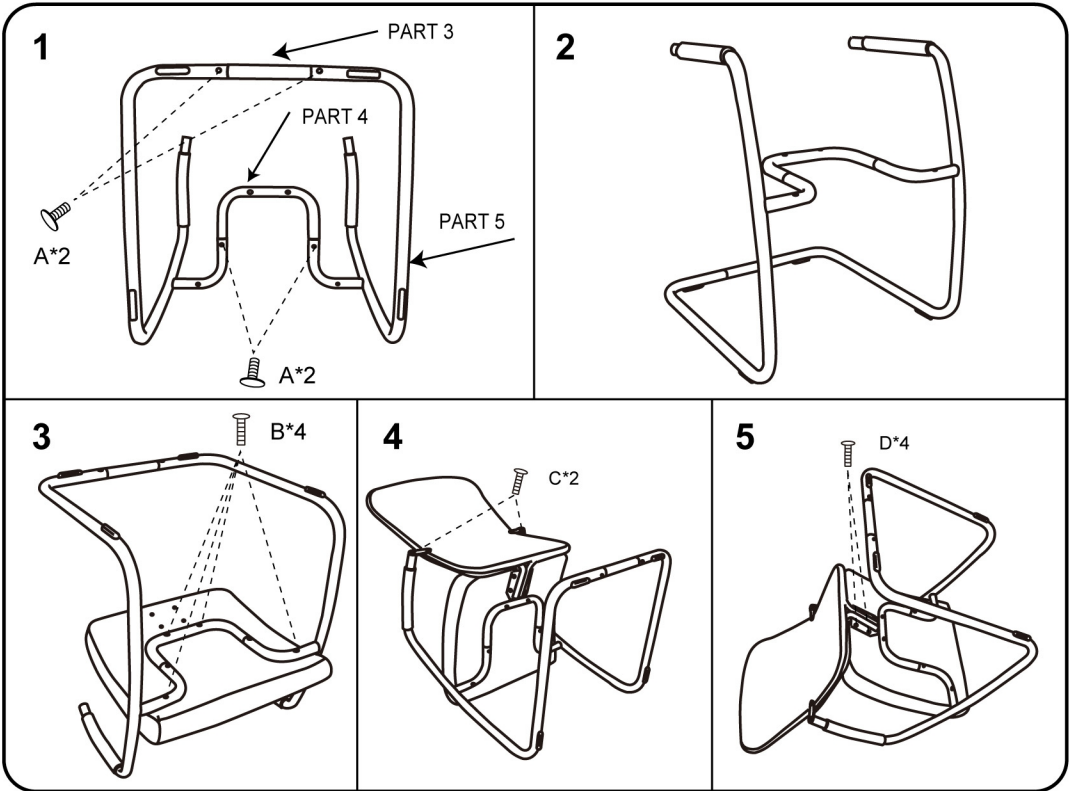

Please unscrew all hardware from cushion before assembly.
Por favor de destornillar todos los tornillos del cojín antes de ensamblar la silla.

MODEL : B6509 B6609 B6709

(1)x1  Back Cushion	(2)x1  Seat Cushion	(3)x1  Connecting Bar
(4)x1  U connecting Bar	(5)x1  Right & Left Frame	(6)x1

- (A)x4  M6 X 14 Frame Screws
- (B)x4  M6 X 25 Frame to Seat Screws
- (C)x2  M8 X 25 Back Screws
- (D)x4  M6 X 25 Back to Seat Screws
- (E)x1  ALLEN KEY
- (F)x1  ALLEN KEY

Do not tighten bolts fully until you have completed assembly.