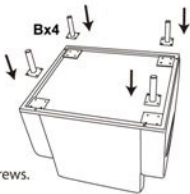

Assembly Instructions

Step 1

Step 2

Use allen key to screw in 16 screws.

Step 3

Use same steps for love seat and lounge sofa.

Ax16

Bx4