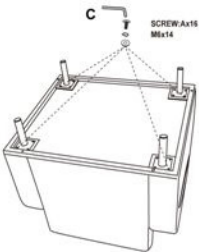

Assembly Instructions

Step 1

Step 2

Use allen key to screw in 16 screws.

Step 3

Use same steps for love seat and lounge sofa.

Ax16

Bx4