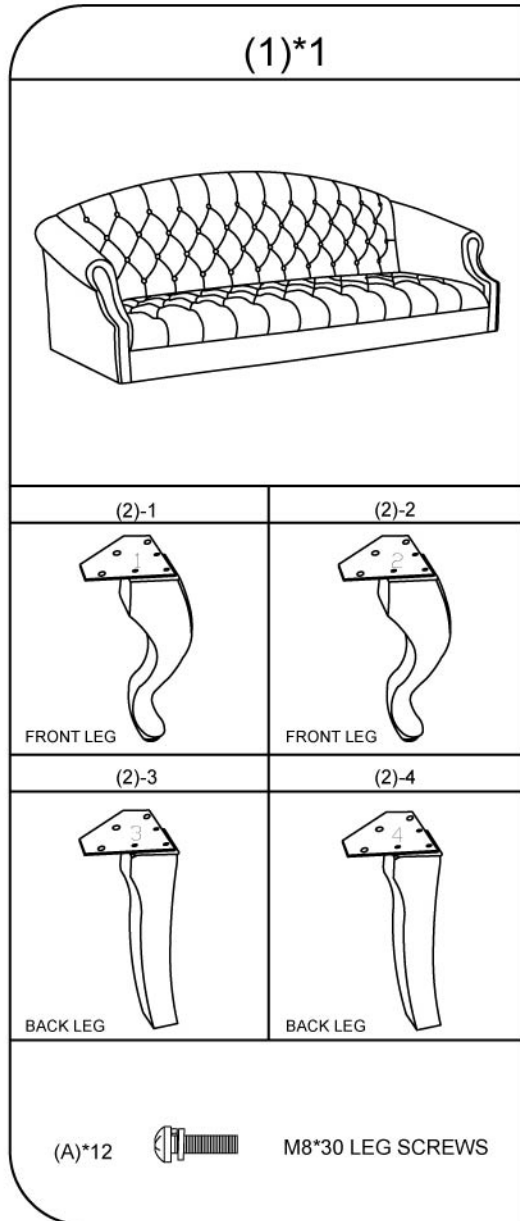

Please unscrew all hardware from cushion before assembly.
Por favor de destornillar todos los tornillos del cojín antes de assamblar la silla.

Model: BR99802 BR99803

Insert and loosely tighten all screws. When assembly is completed, fully tighten all screws before using. This chair is only intended for sitting. Any other use will void the warranty.