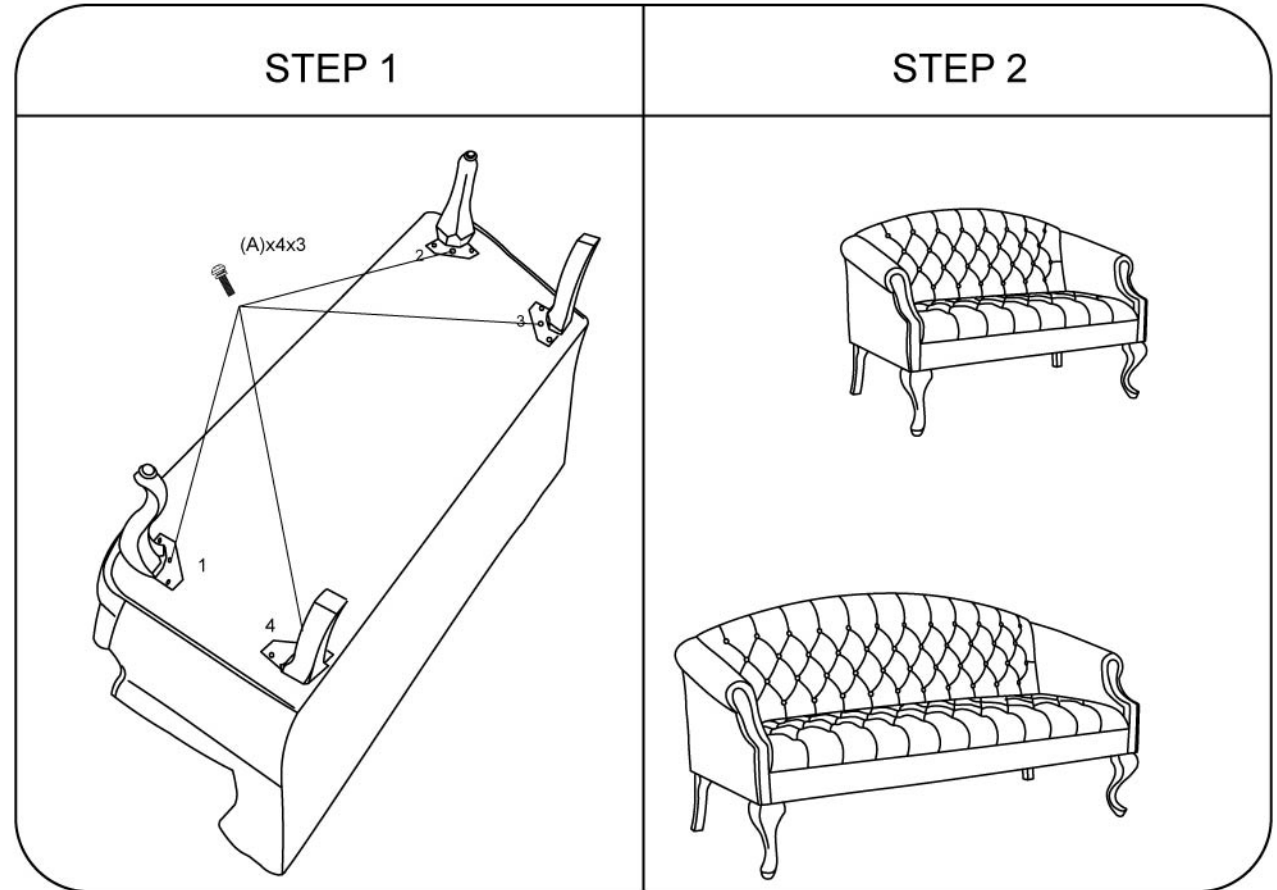

Please unscrew all hardware from cushion before assembly.
Por favor de destornillar todos los tornillos del cojín antes de assamblar la silla.

Model: BR99802 BR99803

Insert and loosely tighten all screws. When assembly is completed, fully tighten all screws before using. This chair is only intended for sitting. Any other use will void the warranty.